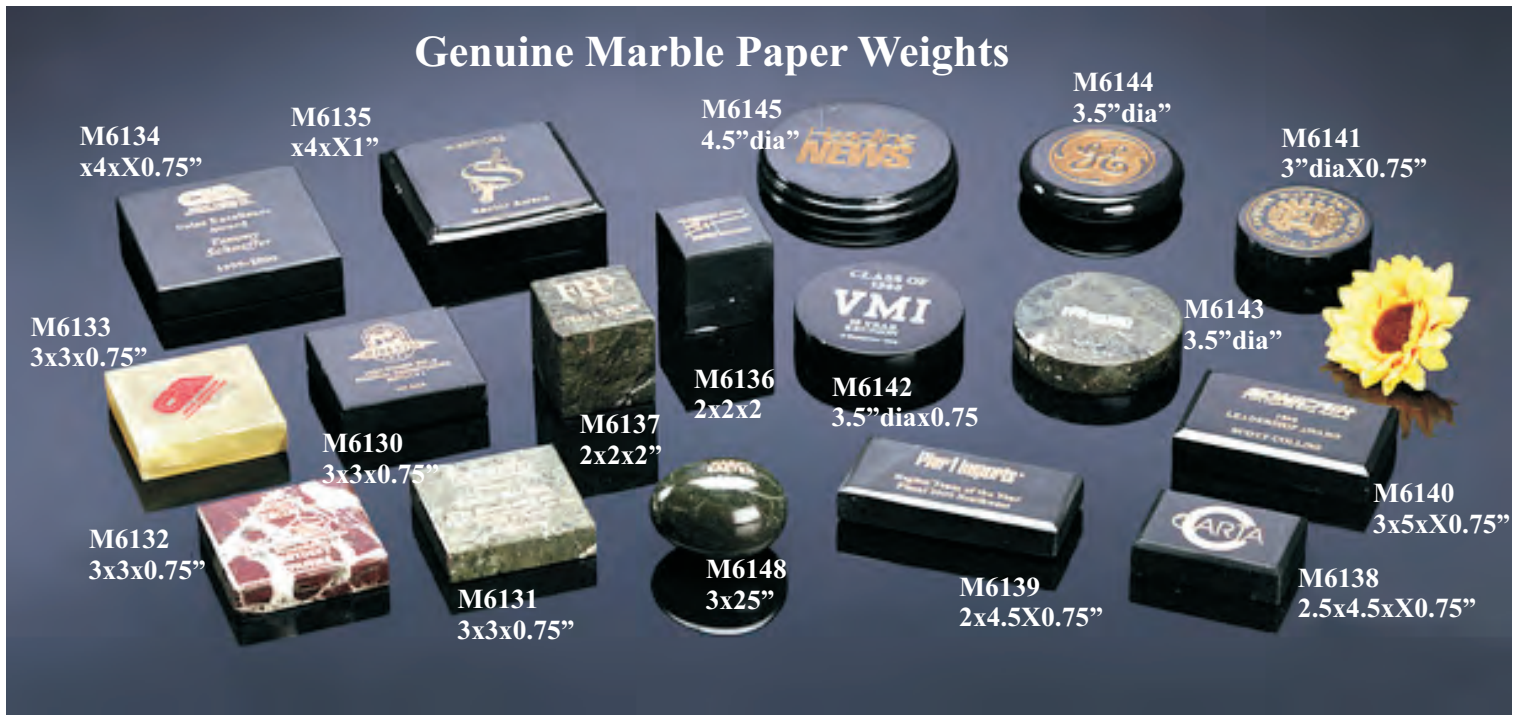

M6281
2-1/2"Cube

1 Awards Awards

M4020
8"H

M4021
8"H

Genuine Marble Paper Weights

Custom P/Weight with Medallion

M6144A 3-1/2" Dia

Marble Paper Weights

Genuine Marble Jewelry / Candy boxes

Genuine Green Marble Executive Pen sets

M6153G
4x9"

M6151G
5x12"

M6154
4x9"

M6149
4x8"

M6155
4x9"

Note: Other Sports Balls are also available