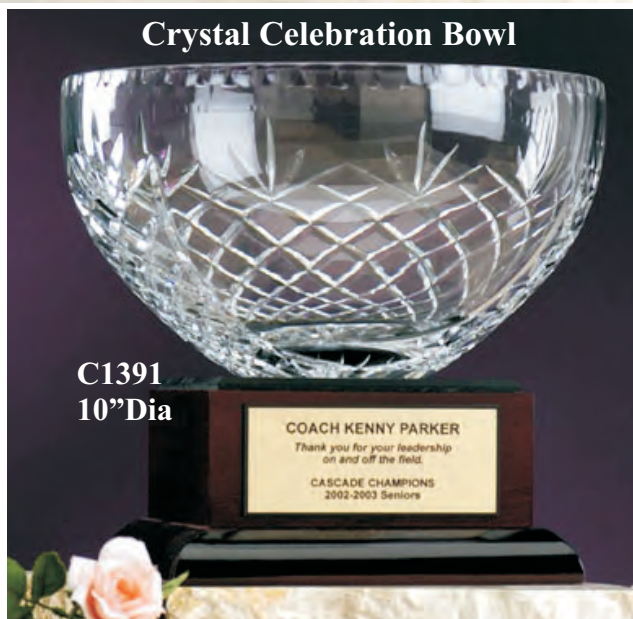

Crystal Celebration Bowl

C1391
10" Dia

COACH KENNY PARKER
Thank you for your leadership
on and off the field.
CASCADE CHAMPIONS
2002-2003 Seniors