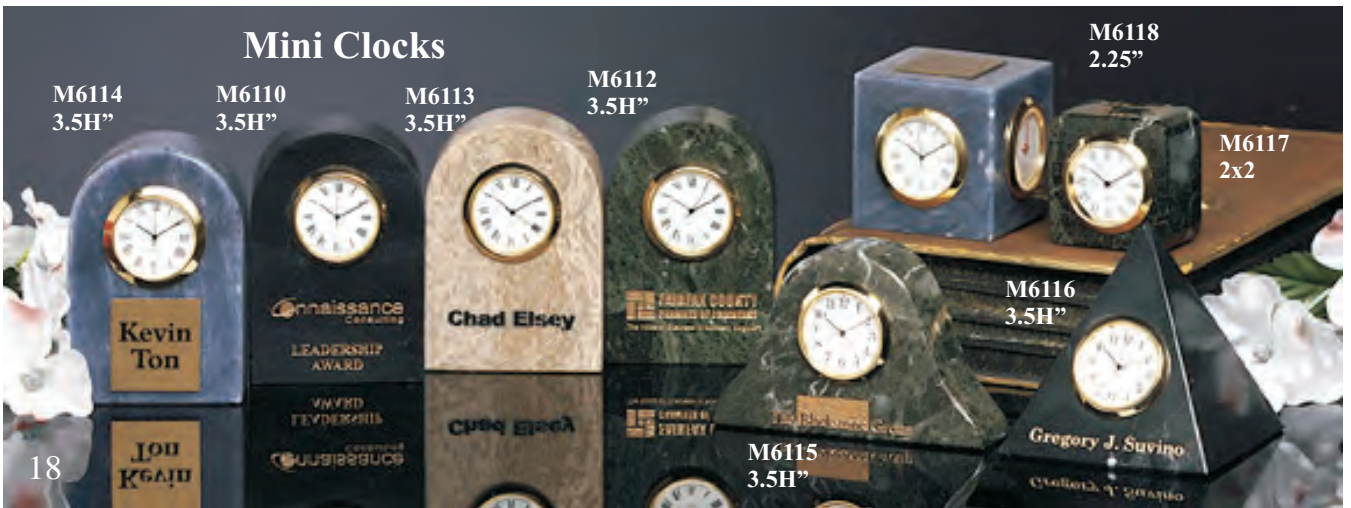

M6121
2x3"

M6122
4x6"

Marble Arch Clocks

Special Clocks

Genuine Marble Obelisk and Wedge Clock

M6060
3x3x8"

M6053
4x6"

M6052
4x6"