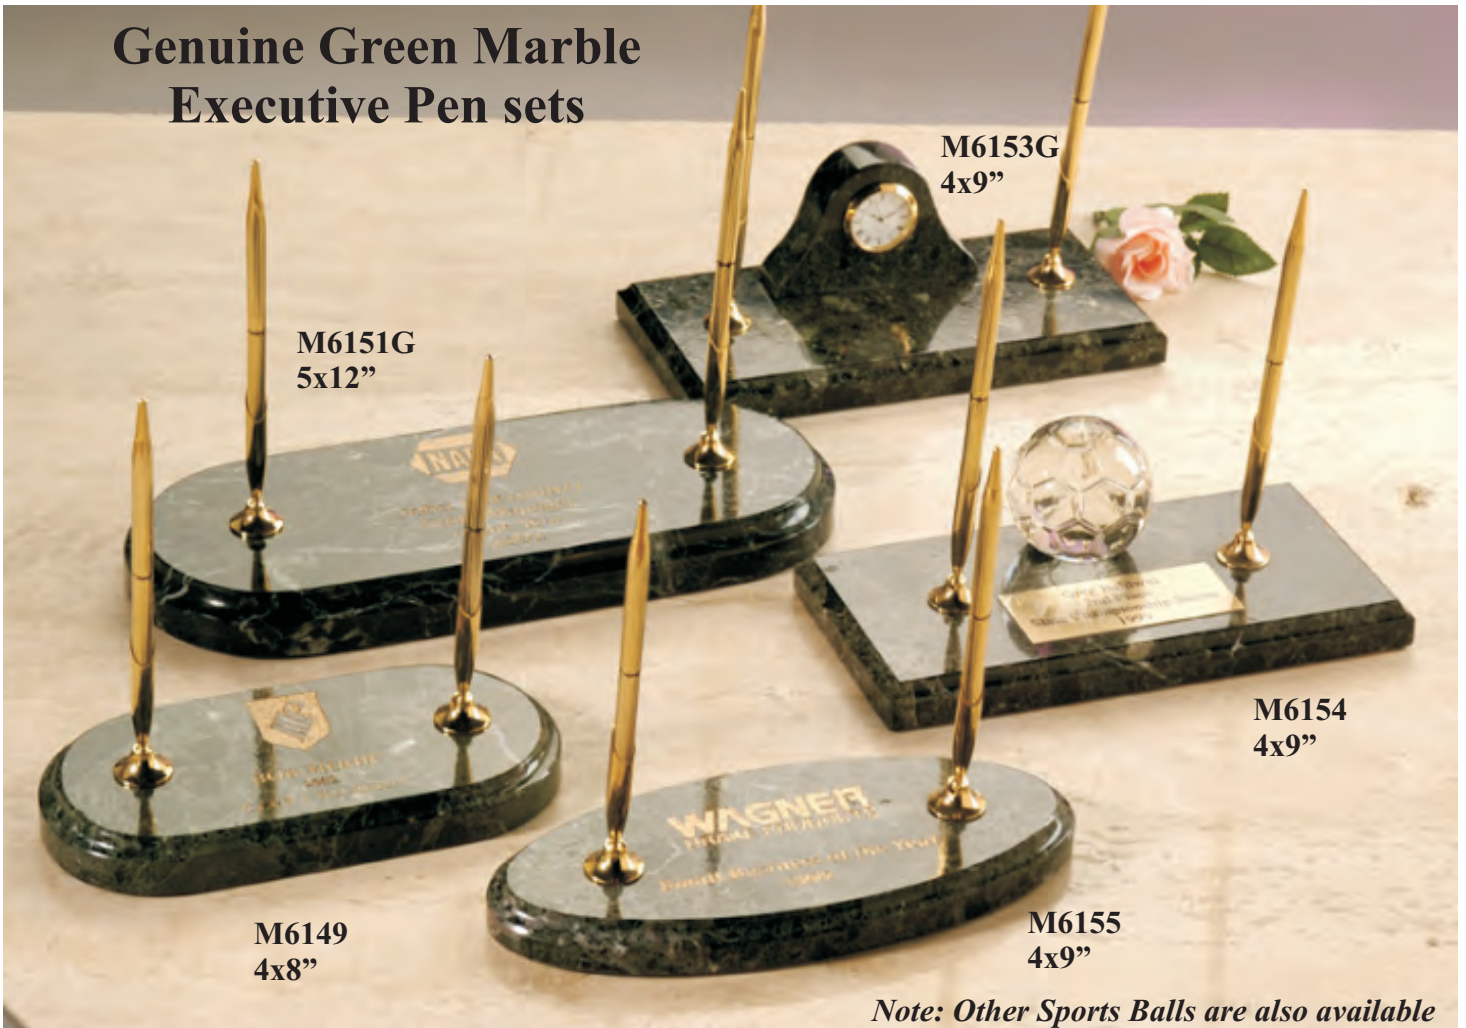

Genuine Green Marble Executive Pen sets

M6153G
4x9"

M6151G
5x12"

M6154
4x9"

M6149
4x8"

M6155
4x9"

Note: Other Sports Balls are also available