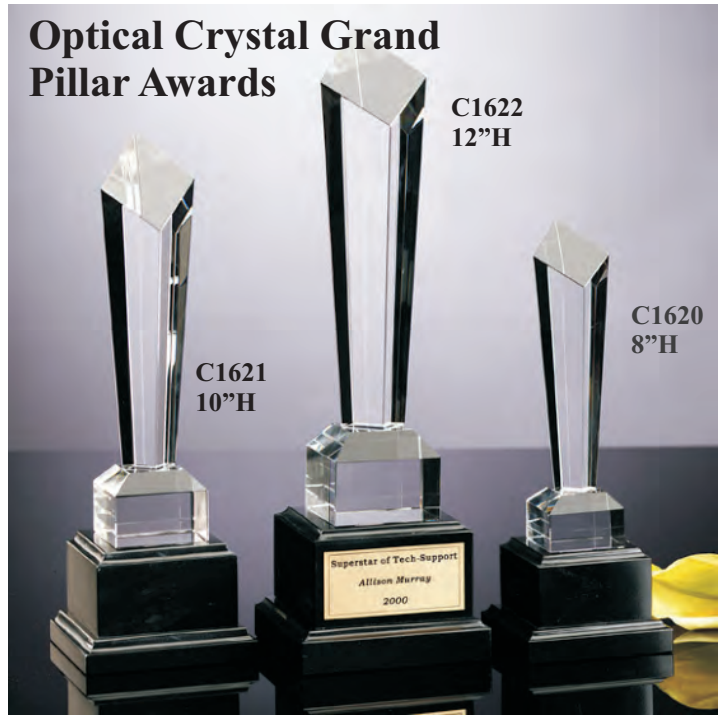

Crystal Leadership Awards

C1245
3"Cube

C1241
2-1/4"
Cube

C1243
2-1/2"
Cube

Optical Crystal Grand Pillar Awards

C1621
10"H

C1622
12"H

C1620
8"H