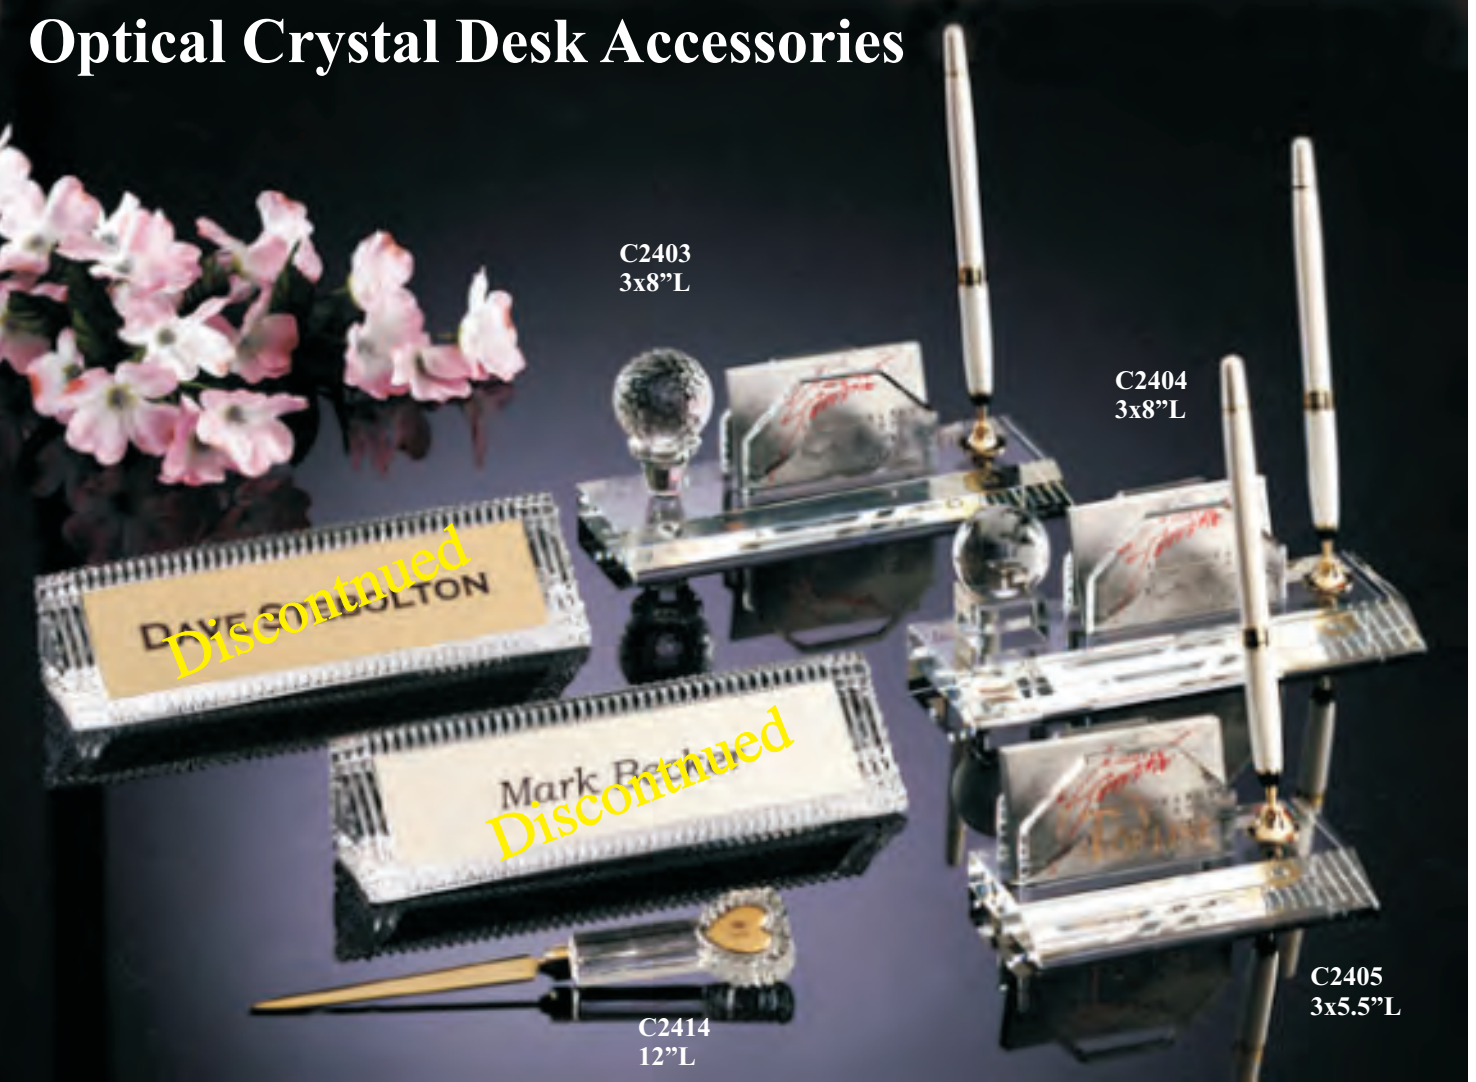

C2022
6x2.75"

C2403
3x8"L

C2404
3x8"L

Discontinued

Discontinued

C2414
12"L

C2405
3x5.5"L