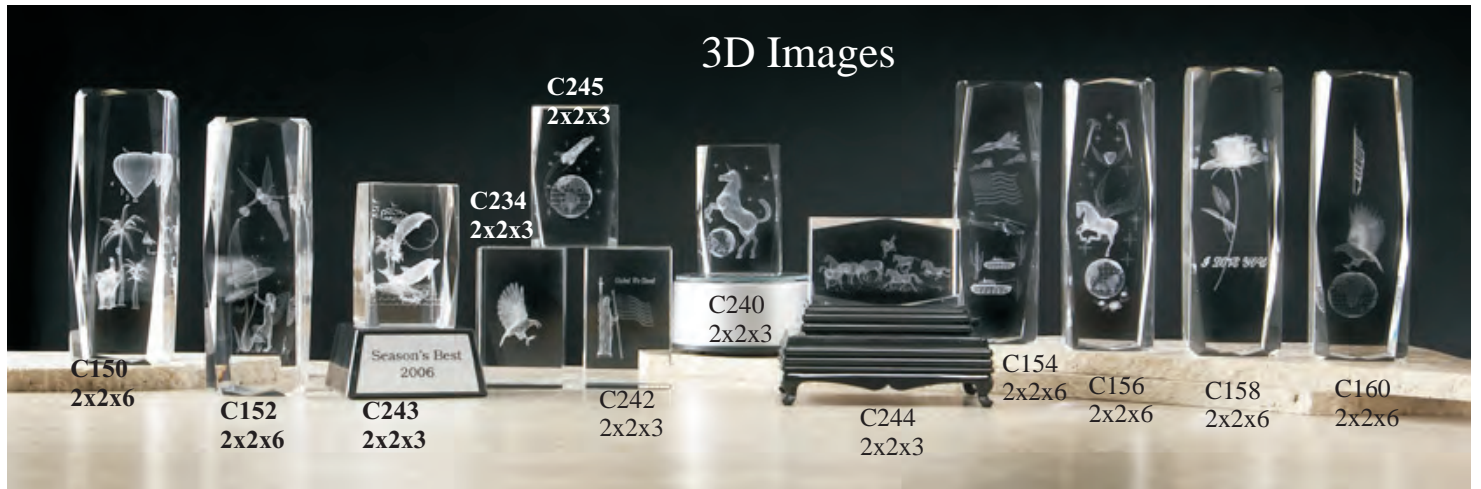

Crystal Computer

C1503
4"H

C2515
10"H

C2513
4x4"H

C2517
7x2x4"H

Crystal Appreciation Awards

Optical Crystal Gazing Balls and Globes are most suited for Multinational Companies, Educational insitutions Printing companies, Financial & Banking. Deep Etched logo will highlight the long term commitment of any Fortune 500.

Jewelry Boxes are one of the most liked item in Gift Industry. Deep etched Crystal Jewelry Box will be remembered by everyone for ever. For more Jewelry keepsakes visit our Website.

Custom 3D Imaging is available. Call factory for pricing.