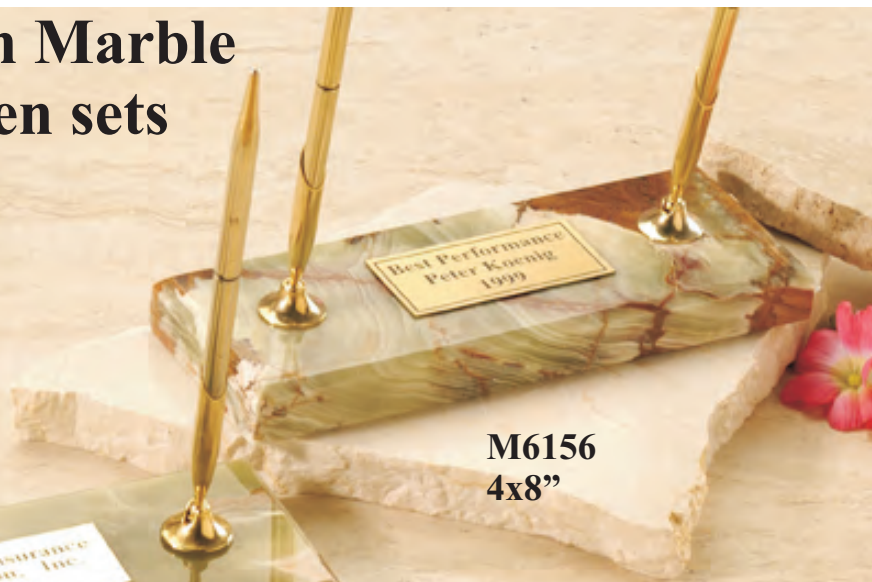

Genuine Green Marble Executive Pen sets

M6156
4x8"