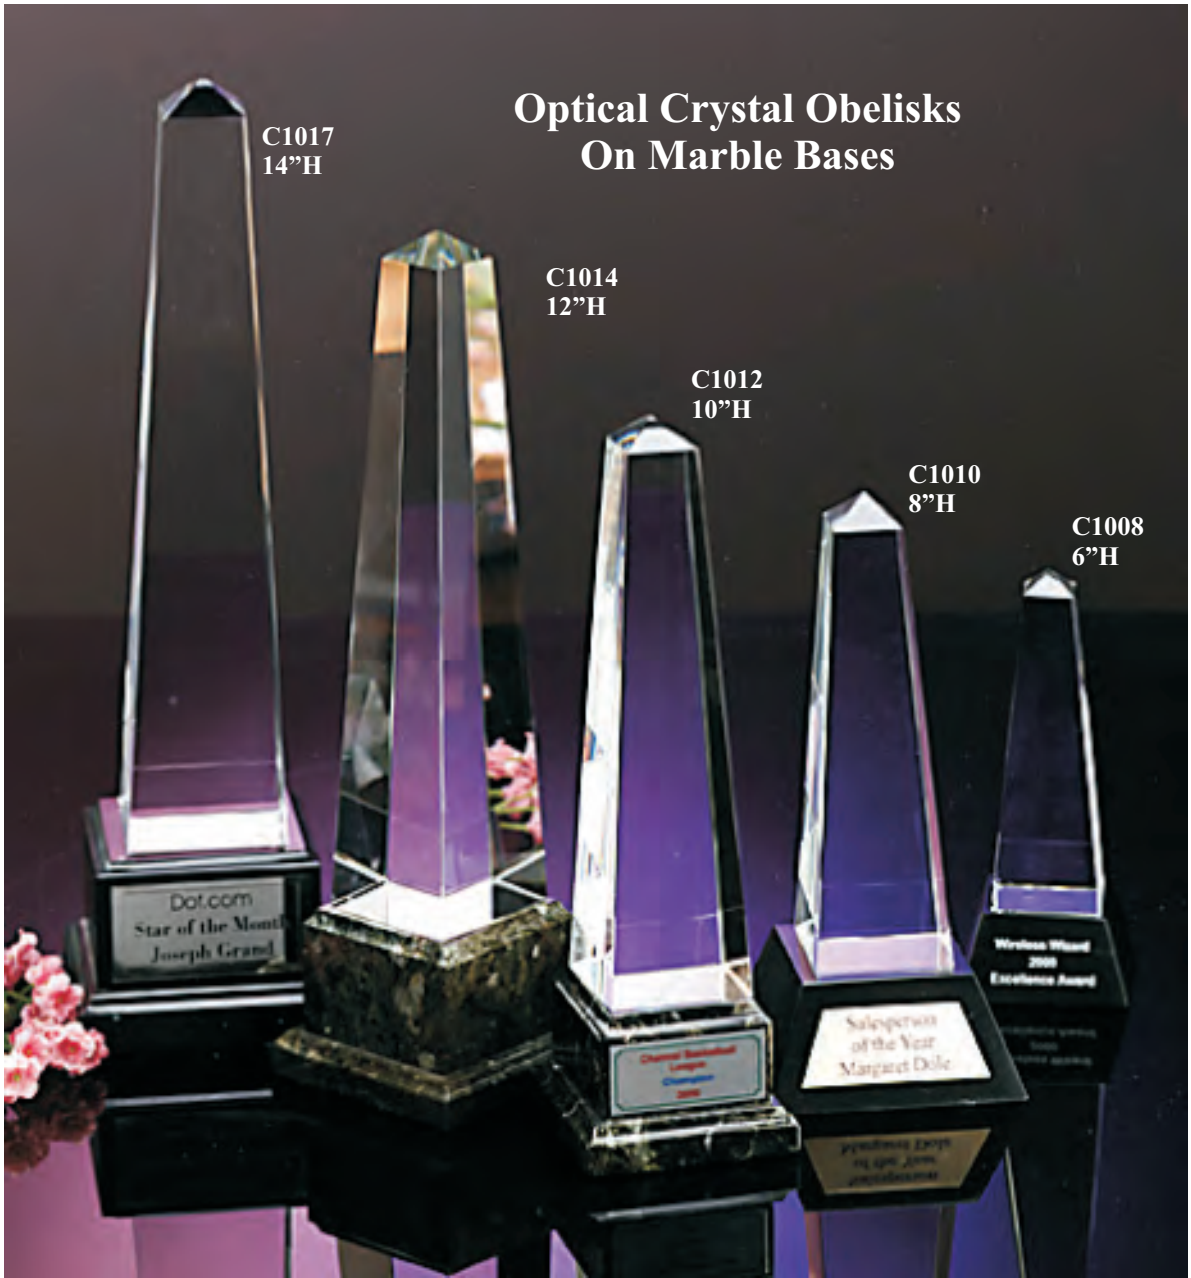

C3027
10" H

**Optical Crystal Obelisks
On Marble Bases**

*Deep Etched
Optical
Obelisks
are great way
to appreciate
Senior Staff
and High
achievers.
The stunning
beauty of
Crystal cut
will always
be cherished
by the
recipient.
Obelisk
available
with Marble
or Wood
Bases. Check
Prices
for details.*