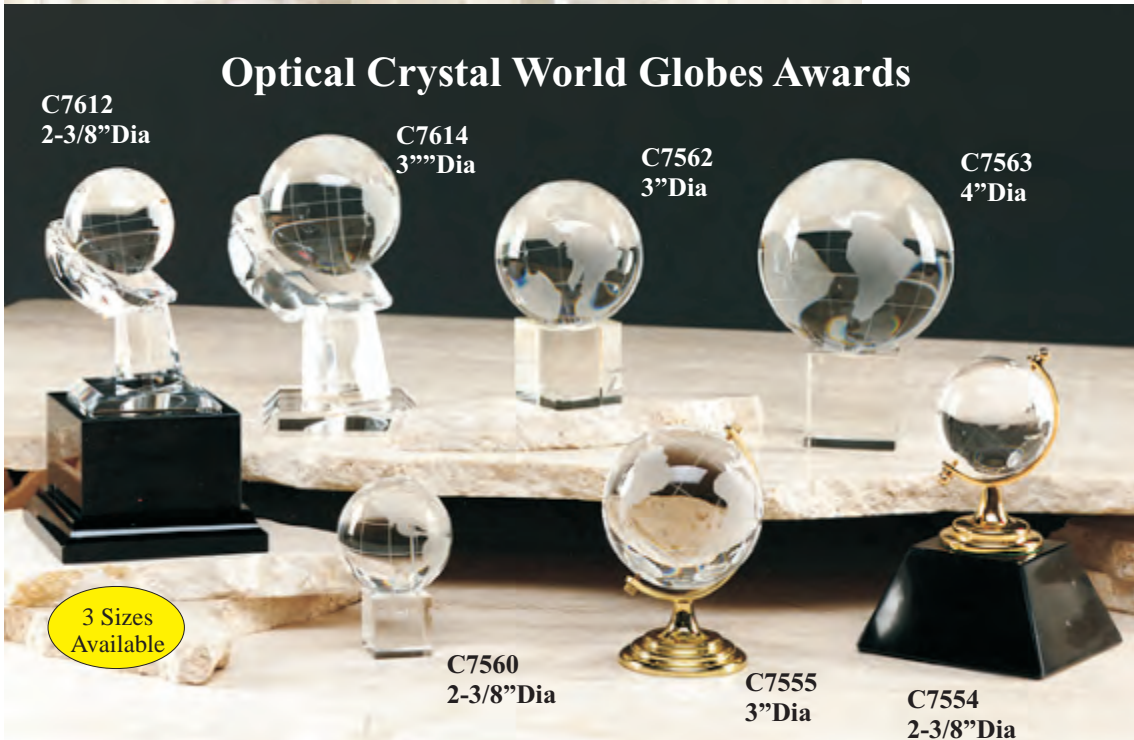

Crystal Computer

C1503
4"H

C2515
10"H

C2513
4x4"H

C2517
7x2x4"H

Crystal Appreciation Awards

Optical Crystal Gazing Balls and Globes are most suited for Multinational Companies, Educational insitutions Printing companies, Financial & Banking. Deep Etched logo will highlight the long term commitment of any Fortune 500.