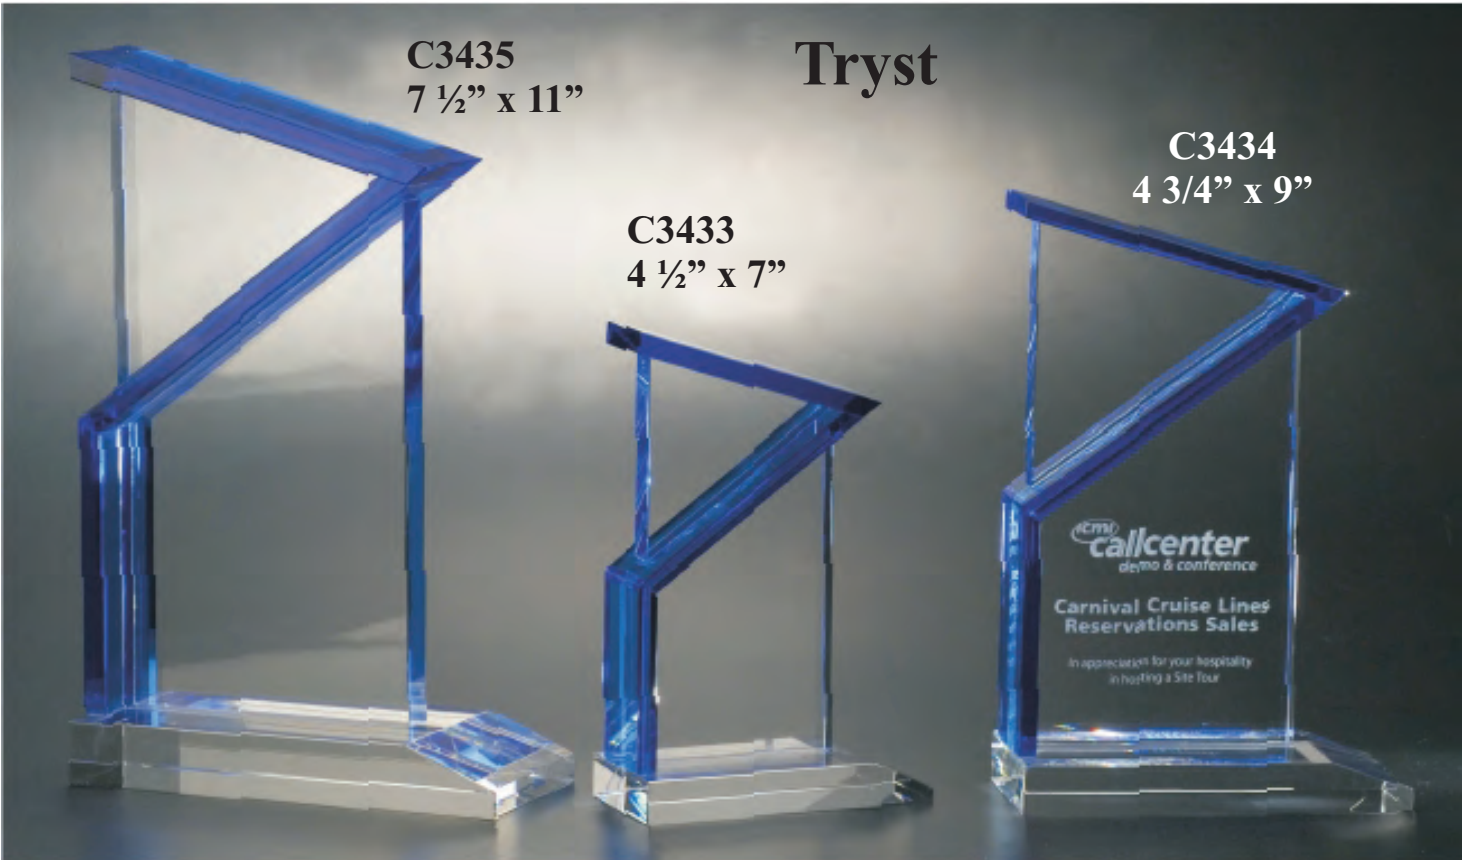

C3435
7 1/2" x 11"

Tryst

C3434
4 3/4" x 9"

C3433
4 1/2" x 7"