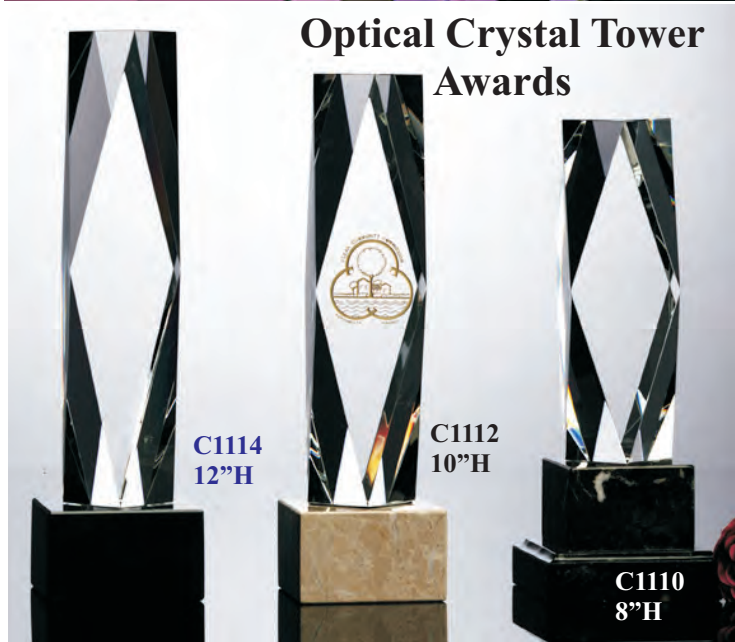

C3027
10" H

**Optical Crystal Obelisks
On Marble Bases**

*Deep Etched
Optical
Obelisks
are great way
to appreciate
Senior Staff
and High
achievers.
The stunning
beauty of
Crystal cut
will always
be cherished
by the
recipient.
Obelisk
available
with Marble
or Wood
Bases. Check
Prices
for details.*