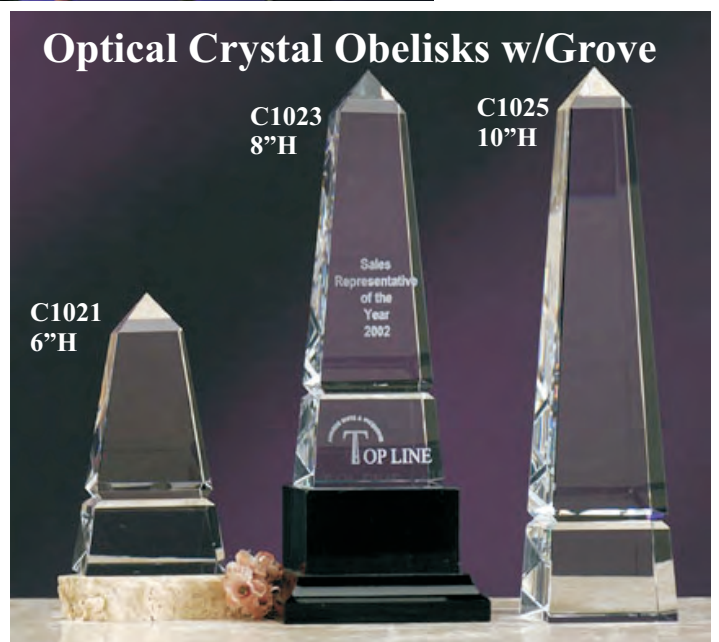

Optical Crystal Obelisks w/Groove