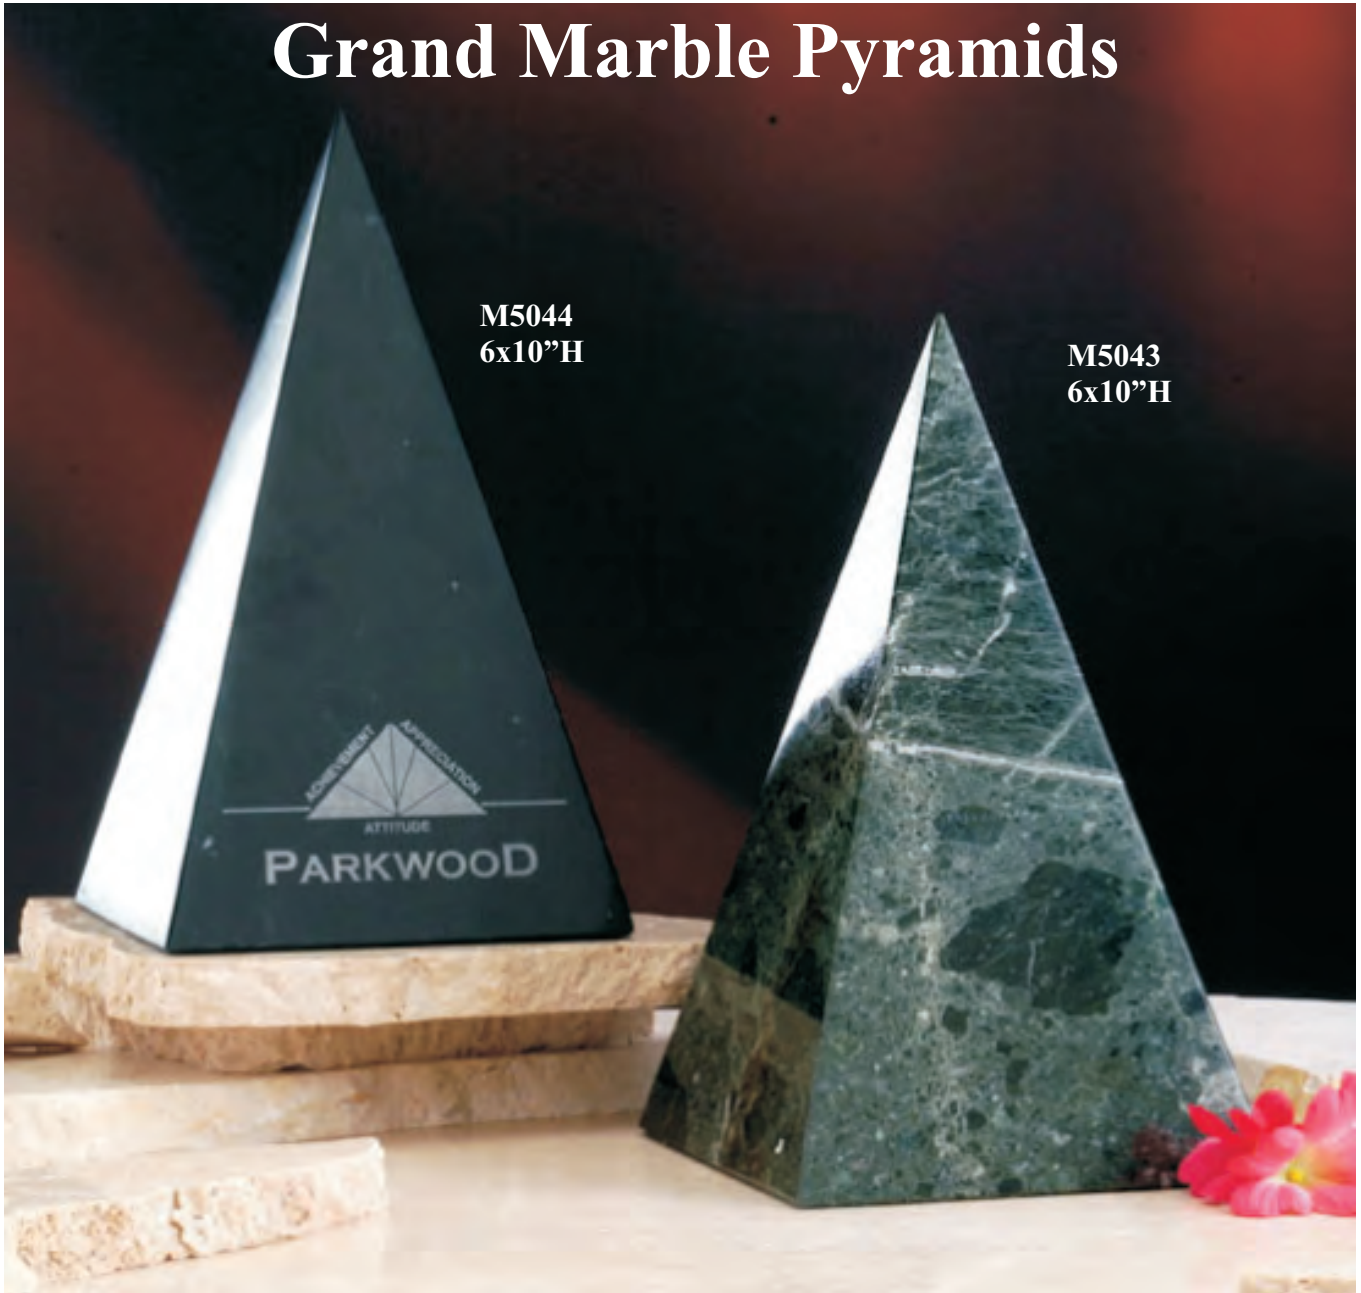

M5002
3x3"H

M5003
3-1/2x3-1/2"H

Marble Pyramids On Color Wood Base

M5013
6"H

M5014
8"H

M5012
5.5"H

Grand Marble Pyramids

M5044
6x10”H

M5043
6x10”H

Triangle Pyramid

M5010
7”H”

Grand Majestic Marble Clocks

M6033
8x6.5H"

M6036
10"H

M6035
10"H

M6032
8x6.5H"