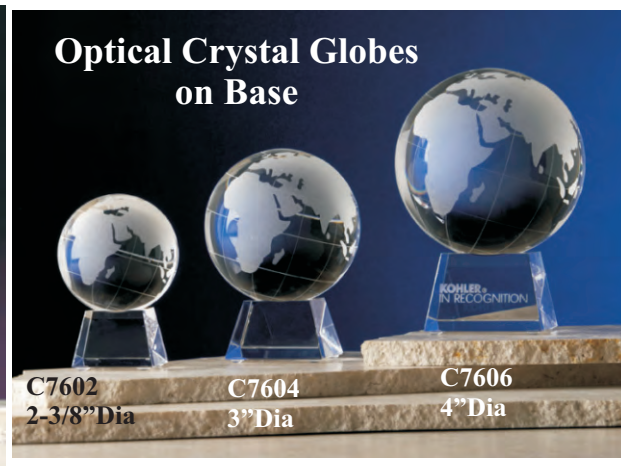

Crystal Computer

C1503
4"H

C2515
10"H

C2513
4x4"H

C2517
7x2x4"H

Crystal Appreciation Awards

Optical Crystal Gazing Balls and Globes are most suited for Multinational Companies, Educational insitutions Printing companies, Financial & Banking. Deep Etched logo will highlight the long term commitment of any Fortune 500.