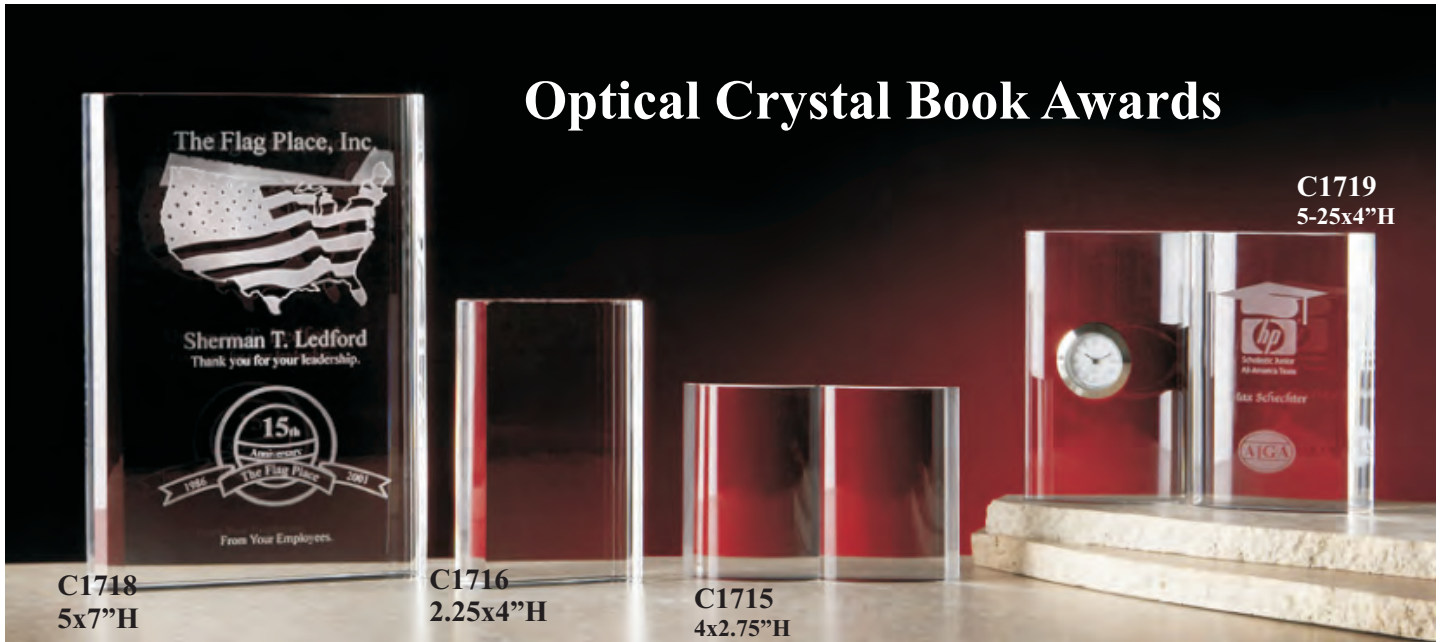

Seeq

C3468
4" x 9 1/2"

C3469
5" x 11 1/2"

C3473
5 3/8" x 11"

Renewal

C3472
4 6/8" x 9"

C3471
3 1/2" x 7"

Optical Crystal Book Awards