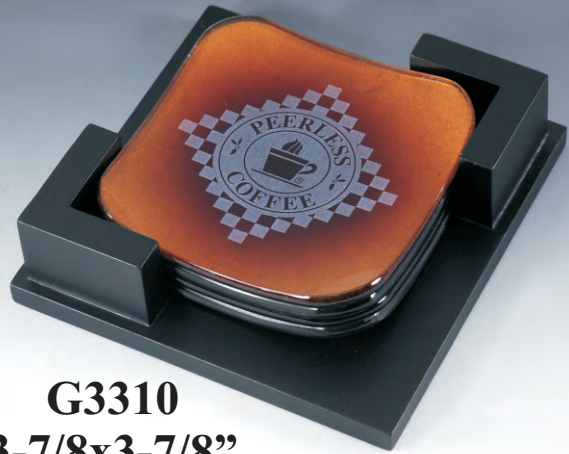

3 Sizes Available

Silver Leaf Awards Plate
G3290
10" Dia

3 Sizes Available

Gold Leaf Coasters

G3305
3-7/8x3-7/8"

Jade Glass Coasters

G3308
3-7/8x3-7/8"

Curved Gold Leaf Coasters