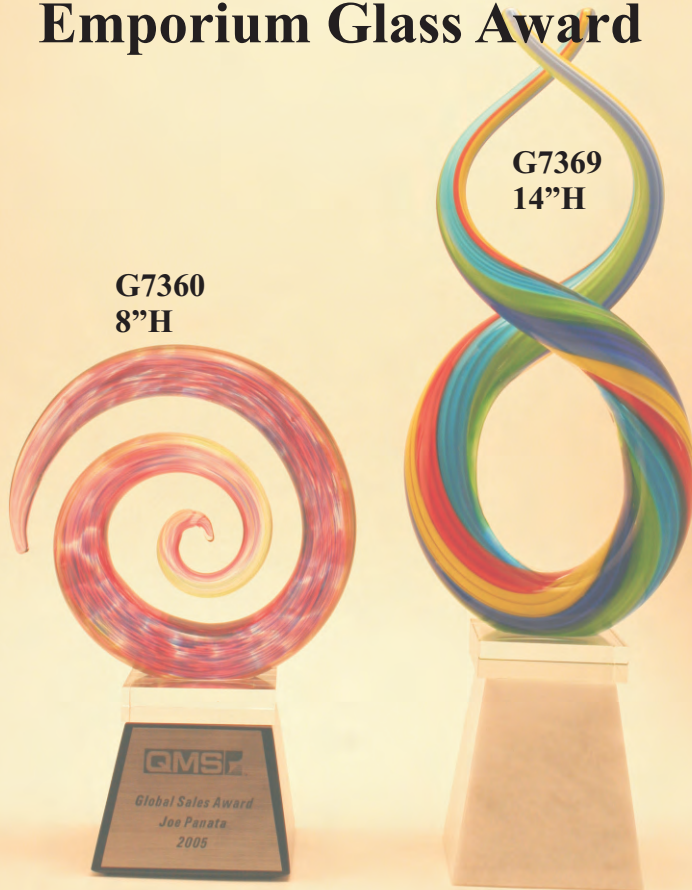

Emporium Glass Award