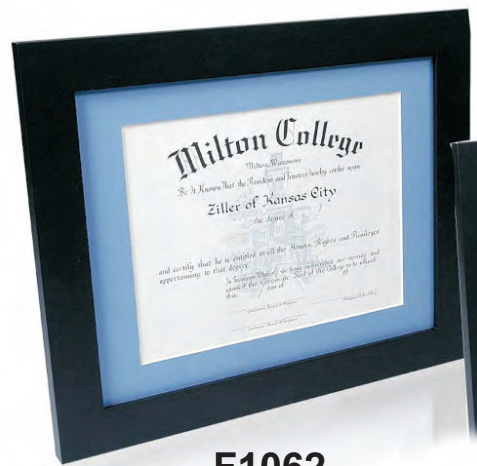

**F1062
BLACK**