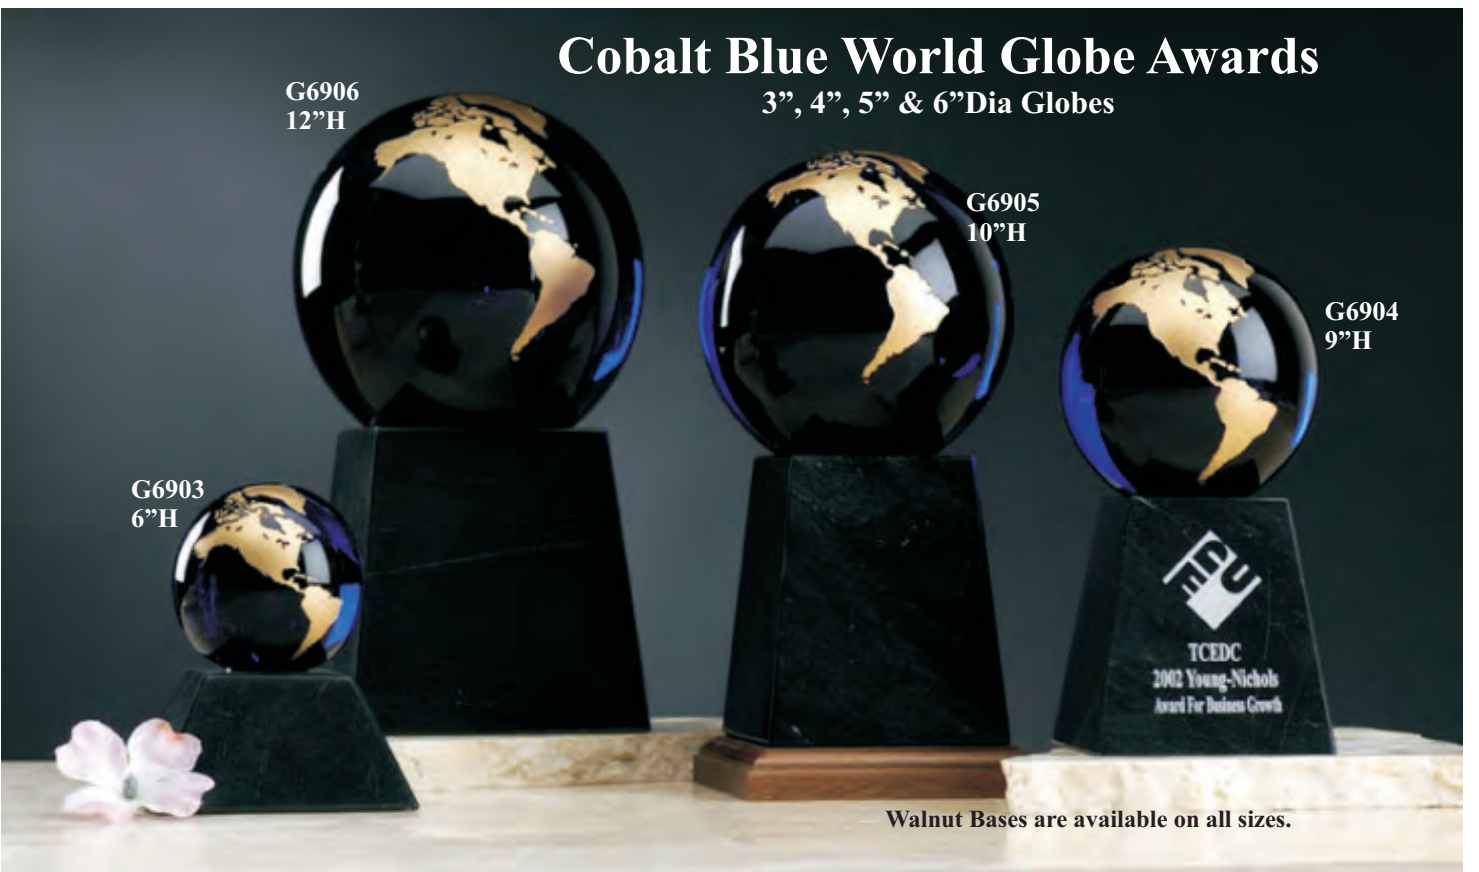

Cobalt Blue World Globe Awards

3", 4", 5" & 6" Dia Globes

G6906
12"H

G6905
10"H

G6904
9"H

G6903
6"H

Walnut Bases are available on all sizes.