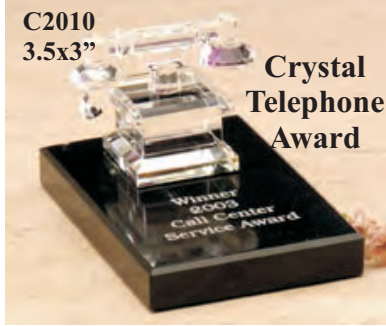

Humanitarian/Religious Award

C1987
6-1/4”H

Light House Award

C1966
6-1/4”H

Electric Guitar Award

C1949
8”H

Grandfather Crystal Clocks

Note: Etching on the Crystal and marble available.