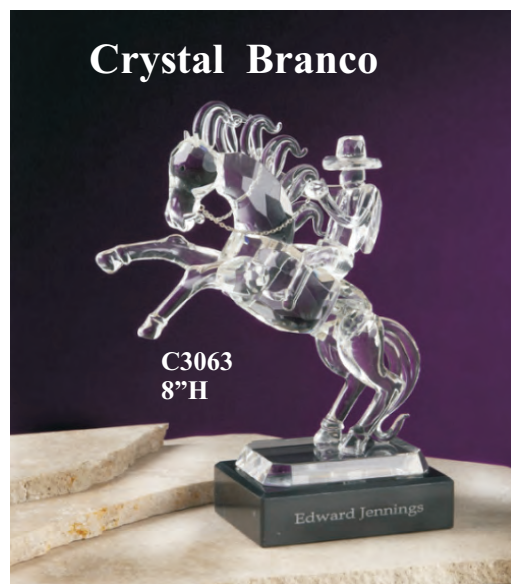

Crystal Branco

C3063
8"H